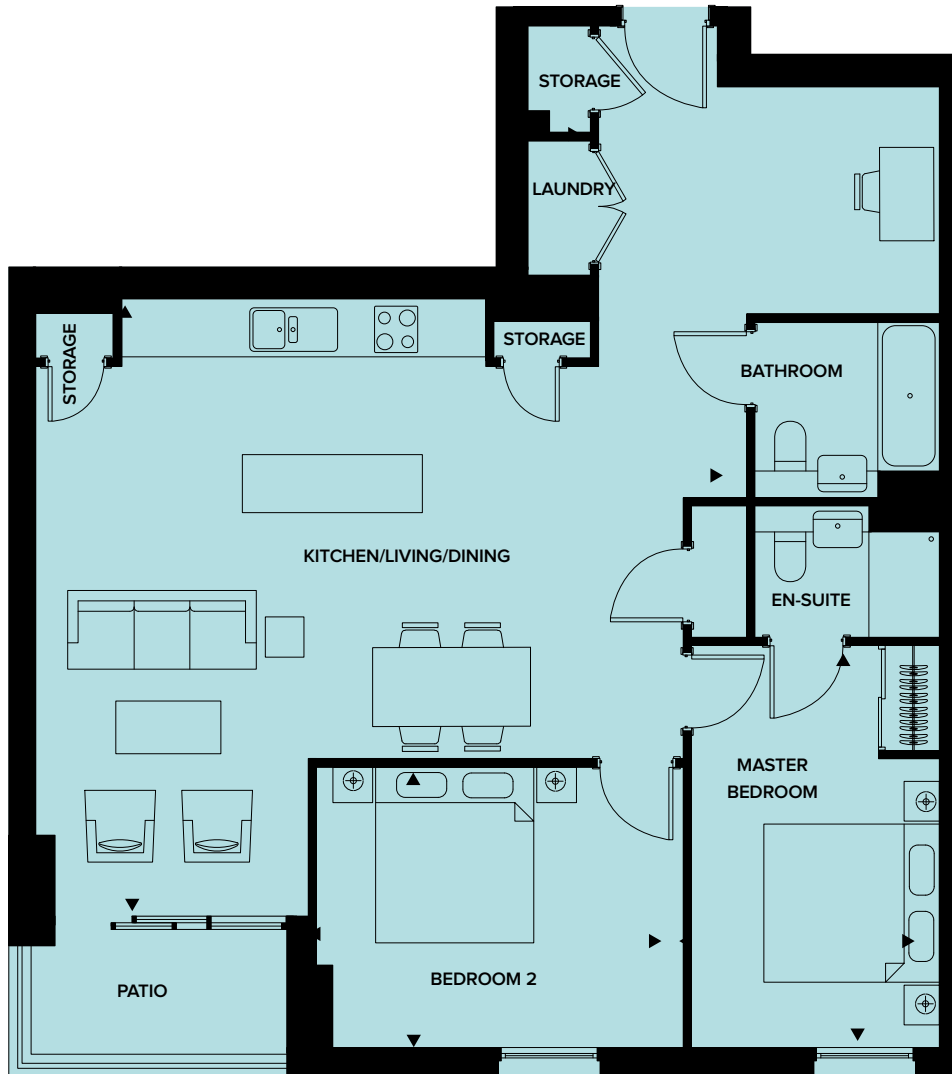

# THE MANOR

CENTRE TOWER | FLOORS 2-8 | 2 BEDROOMS

- STUDIO
- 1-BED
- 2-BED
- PENTHOUSE

Kitchen, Living & Dining	8.1 x 6.9m	26'5" x 22'6"
Bedroom 1	2.8 x 4.5m	9'2" x 14'7"
Bedroom 2	3.2 x 4.2m	10'5" x 13'8"
<b>TOTAL AREA</b>	<b>94.40m<sup>2</sup></b>	<b>1,016 sq ft</b>