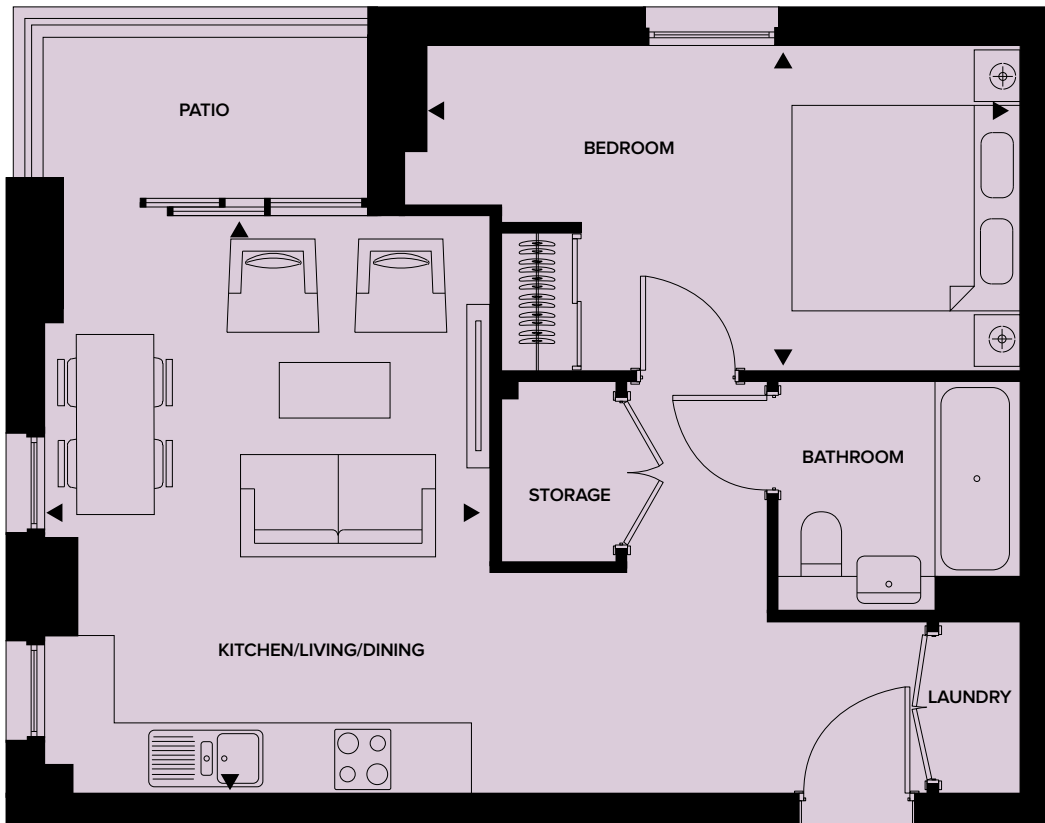

THE BEECHES

CENTRE TOWER | FLOORS 11-19 | 1 BEDROOM

- STUDIO
- 1-BED
- 2-BED
- PENTHOUSE

Kitchen, Living & Dining
Bedroom
TOTAL AREA

5.0 x 3.9m
5.2 x 2.9m
50.31m²

16'4" x 12'7"
17'1" x 9'5"
541 sq ft